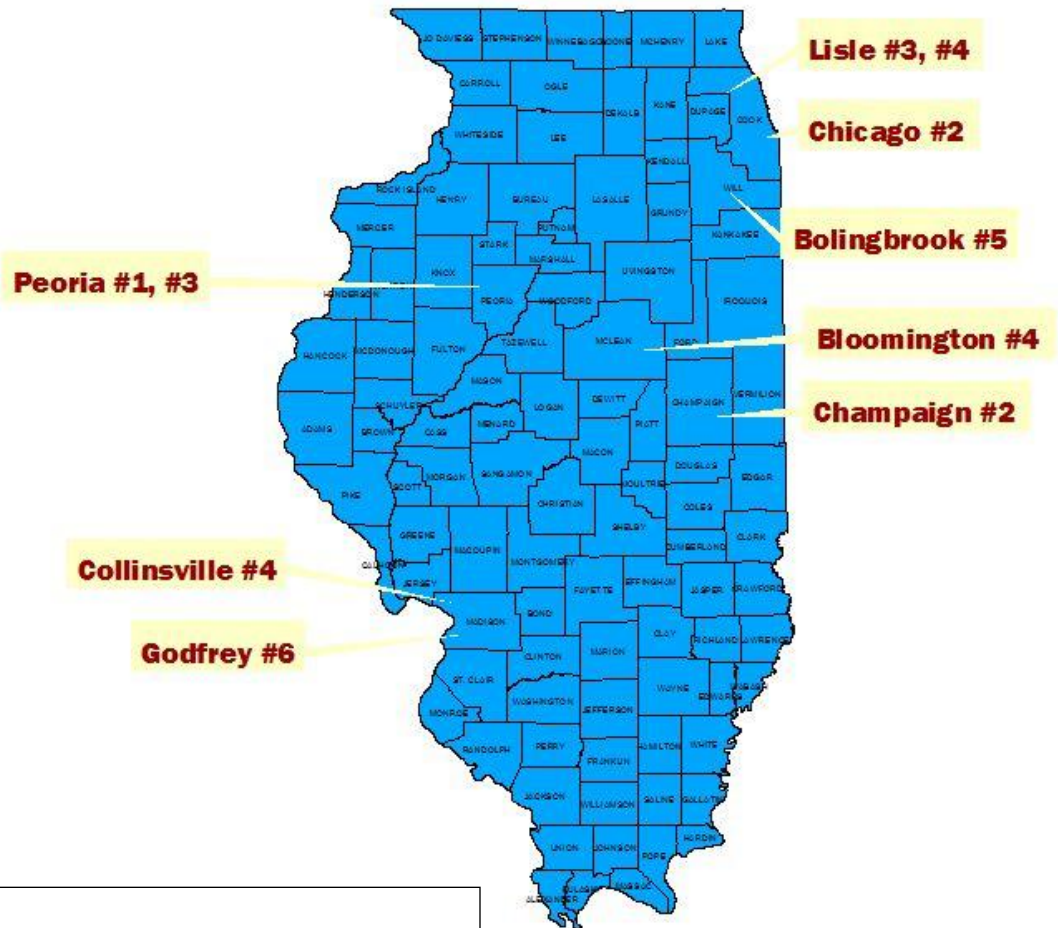

**Locations of Watershed Capacity Building Workshops
hosted by Prairie Rivers Network
and the Illinois Lake Management Association
from 2009-2011**

- #1: "Grant Opportunities and Funding Options for Lake and Watershed Projects"
- #2: "Using On-Line Data & Tools for Your Watershed"
- #3: "Getting In Step: Building Partnerships and Conducting Watershed Outreach Campaigns"
- #4: "How to Write a Fundable 319 Grant"
- #5: "How to Prepare a Third-Party TMDL for the EPA"
- #6: "Key EPA Internet Tools for Watershed Management"